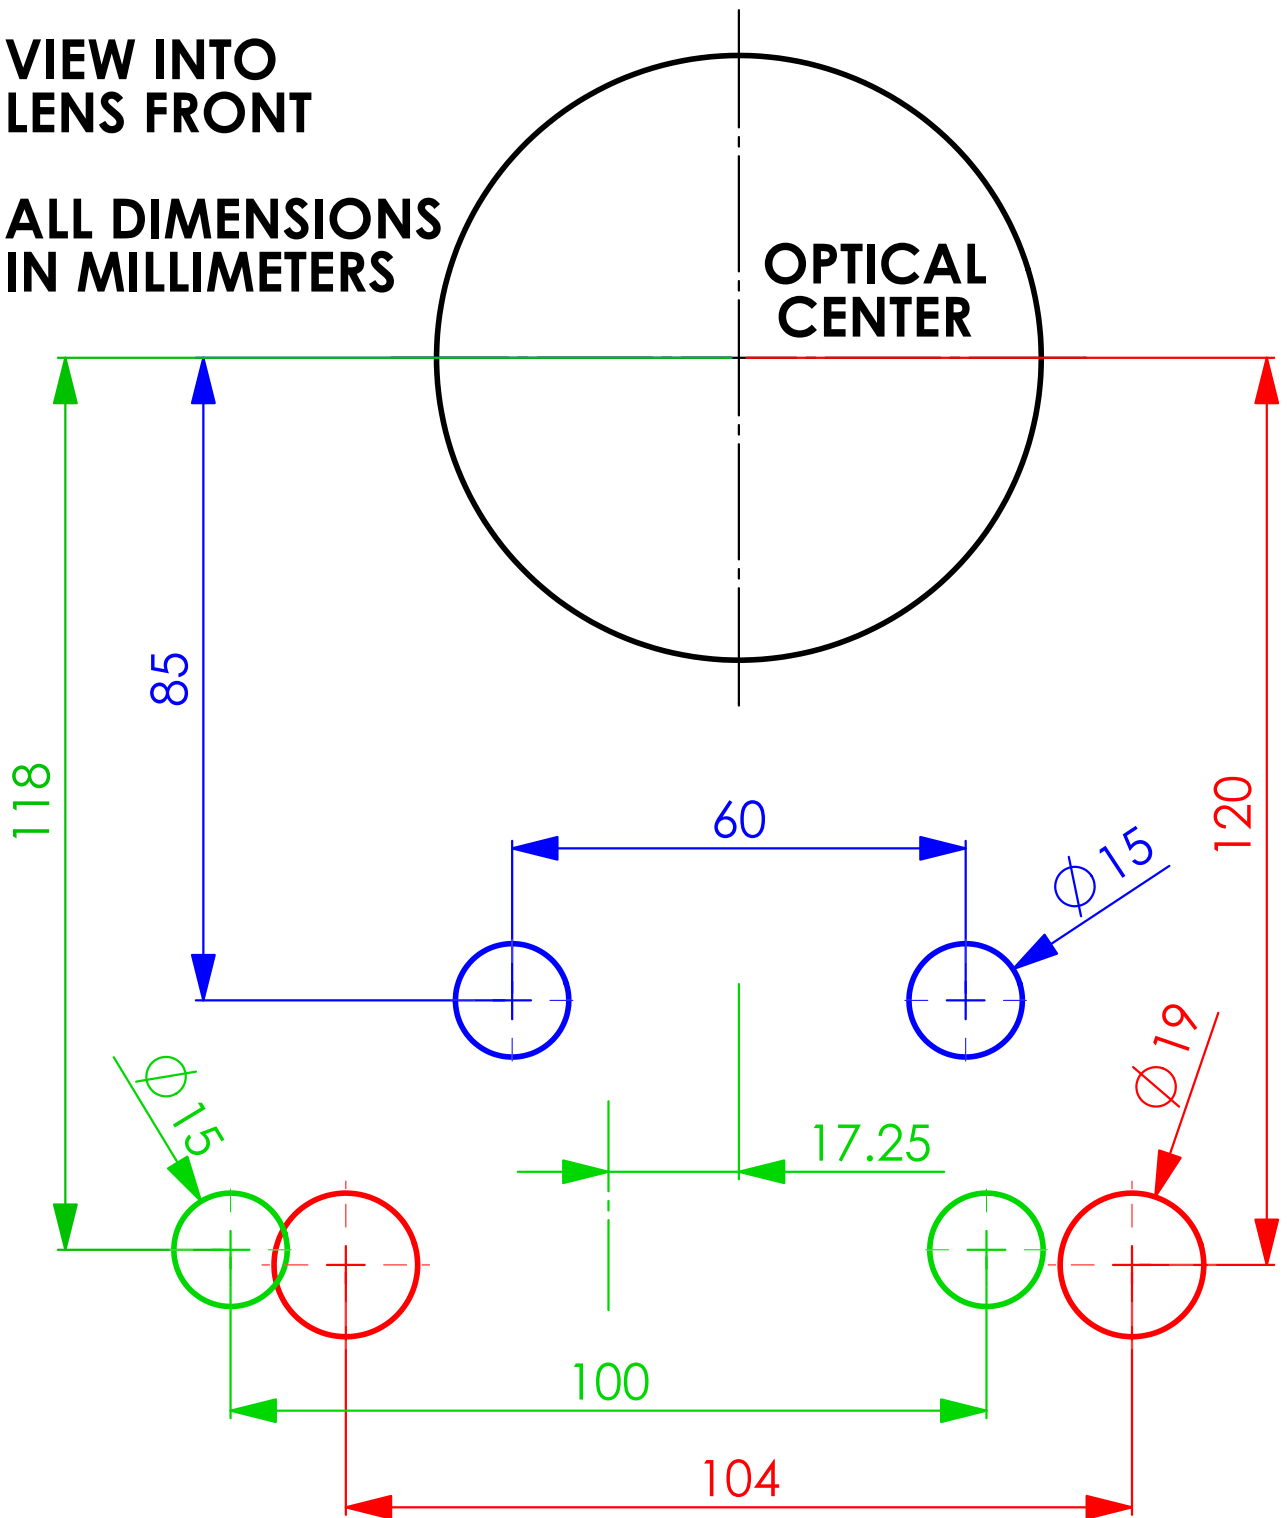

**VIEW INTO
LENS FRONT**

**ALL DIMENSIONS
IN MILLIMETERS**

ϕ 15mm LWS (Light Weight Support):
symmetric to optical center

ϕ 19mm Studio:
symmetric to optical center

ϕ 15mm Studio:
offset 17.25mm (camera right) from optical center